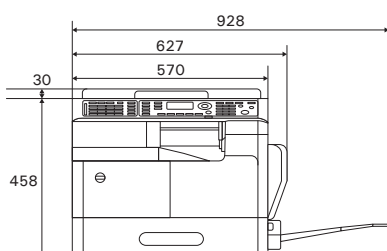

Note: Some options are not listed.

OR One of the options may be selected (not mandatory).

✓ One of the options must be selected (mandatory).

Optional
 Standard

*1 DK-706 use with max 1 additional tray
 *2 DK-707 use with max 2 additional tray
 *3 DK-708 use with max 4 additional tray

SPACE REQUIREMENTS - bizhub 306 / 266

Dimensions (unit: mm)

Front View
bizhub 306/266 + OC-512

Side View

Front View
bizhub 306/266 + DF-625 + PF-509 x4 + DK-708