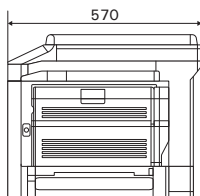

Note: Some options are not listed.

OR One of the options may be selected (not mandatory).

✓ One of the options must be selected (mandatory).

Optional
 Standard

*1 DK-706 use with max 1 additional tray
 *2 DK-707 use with max 2 additional tray
 *3 DK-708 use with max 4 additional tray

SPACE REQUIREMENTS - bizhub 306 / 266

Dimensions (unit: mm)

Front View
bizhub 306/266 + OC-512

Side View

Front View
bizhub 306/266 + DF-625 + PF-509 x4 + DK-708